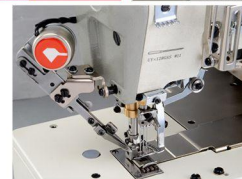

SG 500B

平台式绷缝机
Flat Bed Interlock Sewing Machine

- Excellent on its automatic lubricating and filtering system which is interchangeable.
- Provided micro-adjustable and lever-adjustable in differential feeding ratio so it's would help operator easy on adjusting the micro and lever while needed.
- Has the push type of stitch length regulator so it is