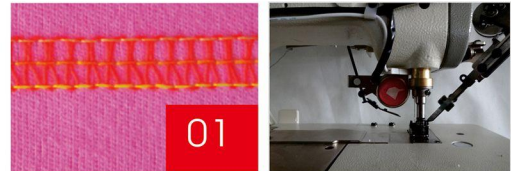

SG 500B

平台式绷缝机
Flat Bed Interlock Sewing Machine

- Excellent on its automatic lubricating and filtering system which is interchangeable.
- Provided micro-adjustable and lever-adjustable in differential feeding ratio so it's would help operator easy on adjusting the micro and lever while needed.
- Has the push type of stitch length regulator so it is